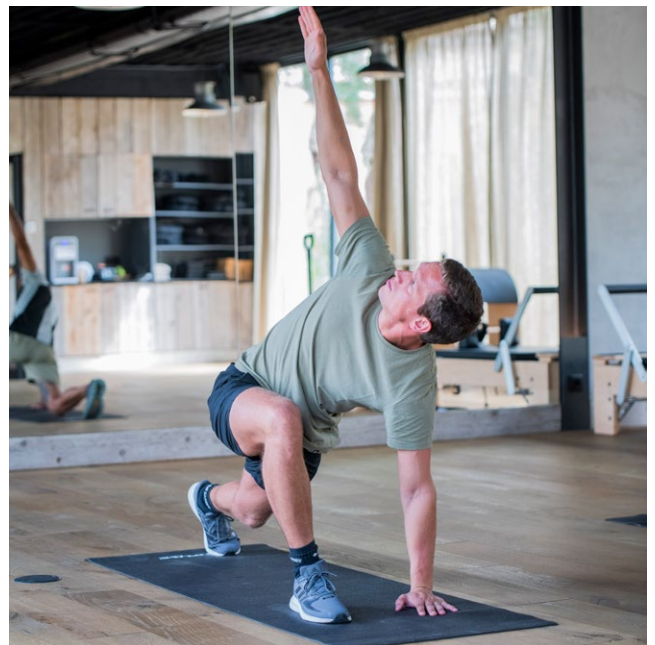

Sublime
COMPORTA

SUBLIME SPECIAL OFFER > JANUARY 1ST TO MARCH 22ND

BOXING CLINIC EXPERIENCE

Welcome to an extraordinary journey of wellness
and vitality in the heart of Sublime Comporta!

Sublime
COMPORTA

Immerse yourself in the beauty of nature while embracing the invigorating spirit of sports and rejuvenation. This limited-time offering is designed to elevate your well-being, inspire your inner athlete, and create memories that resonate long after your stay.

Join us in this celebration of health, happiness, and the harmonious blend of sublime landscapes with the joy of sports. Get ready to embark on an adventure where every moment is an opportunity to revitalize your body, mind, and soul.

Boxing Clinic Experience:

- > 3 nights with breakfast included.
- > 6 personalized Box training sessions.
- > Access to the Spa, Fitness Room, Tennis Court and Padel Court.
- > 10% discount on meals in the hotel's restaurants.
- > Early check-in and late check-out.
- > Therapeutic sports massage option available (Additional Fee).